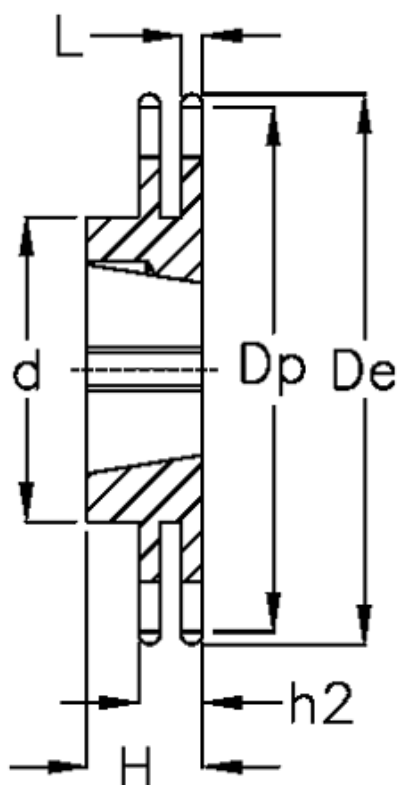

Article number: 616032003022

Description: Taperbored sprocket 06 B-2 Z=22 duplex  
for bushing 1108

## Measures

C	= 1	h2	= 15.4
d	= 52	Material	= Stål
De	= 71	Number of teeth	= 22
Dp	= 66.93		
For bush	= 1108		
For chain size	= 3/8" x 7/32"		
For chain type	= 06 B-2		
H	= 22		